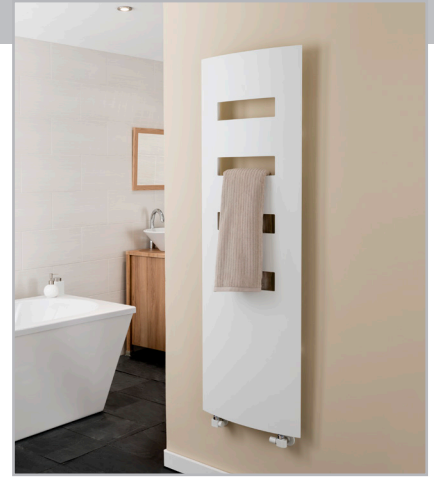

Extro shown on page 68

Overview

Aluminium; slimline profile
5 year warranty

Finish

Matt White RAL 9010

Delivery

Supplied to order approximate delivery time (8-16 weeks).

Model	Height (mm)	Width (mm)	Watts Δt 50°C	White Ex GST
EXTR1250MW	1200	500	550	\$1,564.00
EXTR1550MW	1500	500	671	\$1,803.00
EXTR1850MW	1800	500	752	\$2,038.00

Pipe centres left to right	Pipe centres from wall	Depth from wall
330mm	57mm	88mm

Ovali Bath shown on page 69

Overview

Aluminium; Large 150mm x 70mm oval tubes
5 year warranty

Finish

2 special finishes; Textured Matt Grey, Textured Matt White