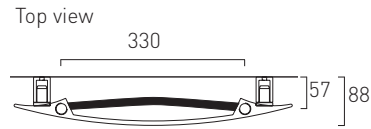

Extro shown on page 68

Overview

Aluminium; slimline profile
5 year warranty

Finish

Matt White RAL 9010

Delivery

Supplied to order approximate delivery time (8-16 weeks).

Model	Height (mm)	Width (mm)	Watts Δt 50°C	White Ex GST
EXTR1250MW	1200	500	550	\$1,564.00
EXTR1550MW	1500	500	671	\$1,803.00
EXTR1850MW	1800	500	752	\$2,038.00

Pipe centres left to right	Pipe centres from wall	Depth from wall
330mm	57mm	88mm

Ovali Bath shown on page 69

Overview

Aluminium; Large 150mm x 70mm oval tubes
5 year warranty

Finish

2 special finishes; Textured Matt Grey, Textured Matt White

Delivery

Supplied to order approximate delivery time (8-16 weeks).

Model	Height (mm)	Width (mm)	Watts Δt 50°C	Textured Matte White Ex GST	Textured Matte Grey Ex GST
OVABV1631	1600	315	834	\$1,218.00	\$1,218.00
OVABV1831	1800	315	924	\$1,320.00	\$1,320.00

Pipe centres left to right	Pipe centres from wall	Depth from wall
width + valves	43mm	200mm