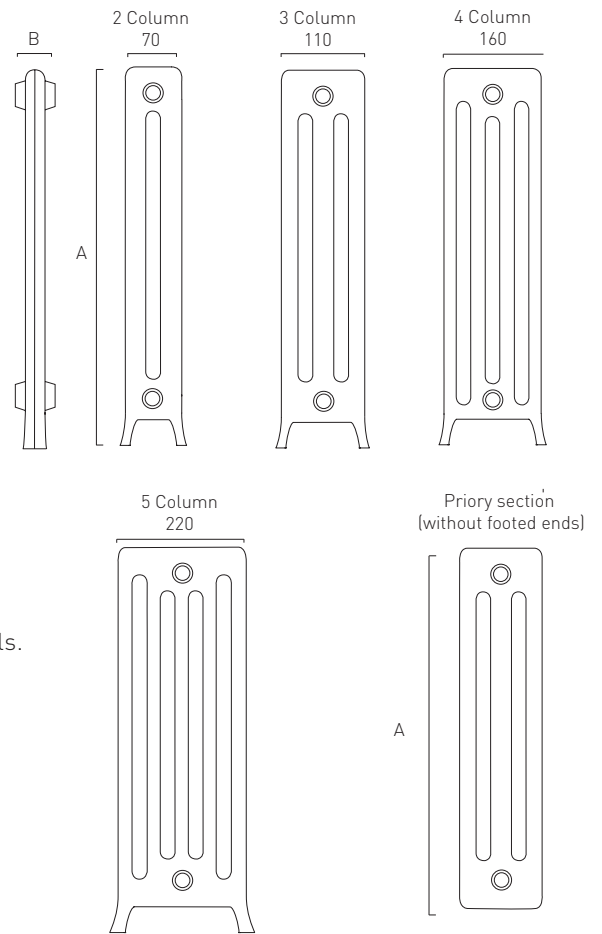

2 Column

Model	Height A (mm)	Width B (mm)	Watts Δt 50°C	Primer Ex GST
PRI02C58	580	60	55	\$31.00
PRI02C98	980	60	86	\$53.00

3 Column

Model	Height A (mm)	Width B (mm)	Watts Δt 50°C	Primer Ex GST
PRI03C58	580	60	73	\$31.00

4 Column

Model	Height A (mm)	Width B (mm)	Watts Δt 50°C	Primer Ex GST
PRI04C43	430	60	73	\$40.00
PRI04C58	580	60	95	\$49.00
PRI04C68	680	60	111	\$62.00
PRI04C98	980	60	156	\$84.00

5 Column

Model	Height A (mm)	Width B (mm)	Watts Δt 50°C	Primer Ex GST
PRI05C58	580	60	122	\$66.00

If you require a different mounting option please see page 126 for full details.

Priory	Pipe centres left to right	Pipe centres from wall
2 Column	60 x number of sections + 30mm bushes + valves	85mm - 105mm
3 Column	60 x number of sections + 30mm bushes + valves	105mm - 125mm
4 Column	60 x number of sections + 30mm bushes + valves	130mm - 150mm
5 Column	60 x number of sections + 30mm bushes + valves	160mm - 180mm

3 Column

Model	Height A (mm)	Width B (mm)	Watts Δt 50°C	Primer Ex GST
PRI03C58FS	650	60	73	\$40.00

4 Column

Model	Height A (mm)	Width B (mm)	Watts Δt 50°C	Primer Ex GST
PRI04C43FS	500	60	73	\$40.00
PRI04C58FS	650	60	95	\$49.00
PRI04C68FS	750	60	111	\$62.00
PRI04C98FS	1050	60	156	\$84.00