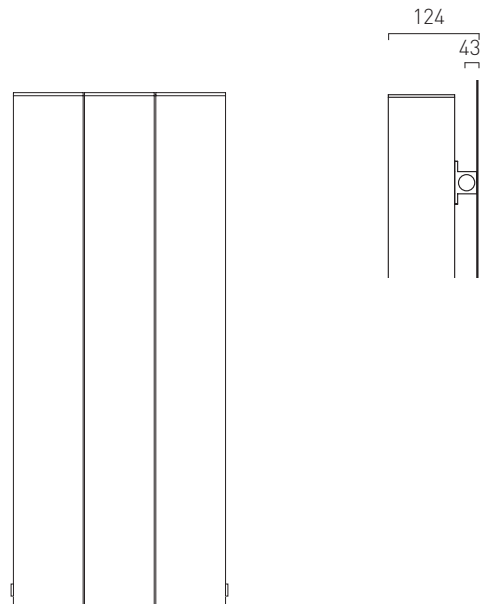

Ovali shown on pages 8-9

Overview

Aluminium; Large 150mm x 70mm oval tubes
5 year warranty

Finish

3 special finishes; Textured Matt Grey, Textured Matt Black, Textured Matt White

Delivery

Supplied to order approximate delivery time (8-16 weeks).

Horizontal

Model	Height (mm)	Width (mm)	Watts Δt 50°C	Price Ex GST
GRDOH5079	500	795	826	\$944.00
GRDOH5095	500	955	991	\$1,134.00
GRDOH5011	500	1115	1156	\$1,320.00
GRDOH5014	500	1435	1487	\$1,697.00
GRDOH6079	600	795	949	\$1,081.00
GRDOH6095	600	955	1139	\$1,303.00
GRDOH6011	600	1115	1328	\$1,515.00
GRDOH6014	600	1435	1708	\$1,945.00

Please specify your chosen colour at time of order.

Vertical

Model	Height (mm)	Width (mm)	Watts Δt 50°C	Price Ex GST
GRDOV1631	1600	315	834	\$953.00
GRDOV1647	1600	475	1252	\$1,427.00
GRDOV1831	1800	315	924	\$1,054.00
GRDOV1847	1800	475	1386	\$1,573.00
GRDOV1863	1800	635	1847	\$2,104.00

Please specify your chosen colour at time of order.

Pipe centres left to right	Pipe centres from wall	Depth from wall
width + valves	43mm	124mm

For technical details on the Ovali Bath see page 138