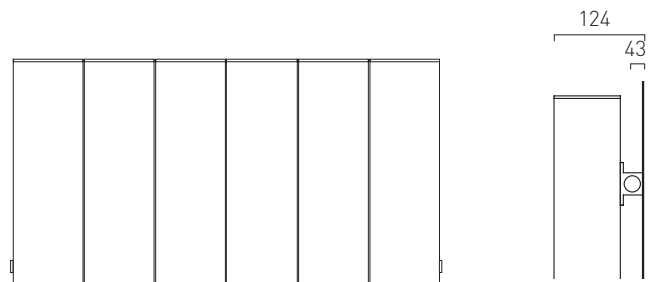

Ovali shown on pages 8-9

Overview

Aluminium; Large 150mm x 70mm oval tubes
5 year warranty

Finish

3 special finishes; Textured Matt Grey, Textured Matt Black, Textured Matt White

Delivery

Supplied to order approximate delivery time (8-16 weeks).

Horizontal

Model	Height (mm)	Width (mm)	Watts Δt 50°C	Price Ex GST
GRDOH5079	500	795	826	\$944.00
GRDOH5095	500	955	991	\$1,134.00
GRDOH5011	500	1115	1156	\$1,320.00
GRDOH5014	500	1435	1487	\$1,697.00
GRDOH6079	600	795	949	\$1,081.00
GRDOH6095	600	955	1139	\$1,303.00
GRDOH6011	600	1115	1328	\$1,515.00
GRDOH6014	600	1435	1708	\$1,945.00

Please specify your chosen colour at time of order.

Vertical

Model	Height (mm)	Width (mm)	Watts Δt 50°C	Price Ex GST
GRDOV1631	1600	315	834	\$953.00
GRDOV1647	1600	475	1252	\$1,427.00
GRDOV1831	1800	315	924	\$1,054.00
GRDOV1847	1800	475	1386	\$1,573.00
GRDOV1863	1800	635	1847	\$2,104.00

Please specify your chosen colour at time of order.

Pipe centres left to right	Pipe centres from wall	Depth from wall
width + valves	43mm	124mm

For technical details on the Ovali Bath see page 138