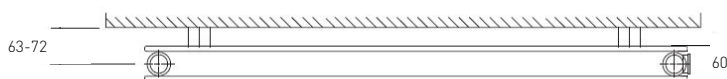

Type 20 horizontal

Model	Height (mm)	Width (mm)	Watts At 50°C	White Ex GST	Colours Ex GST
MIROH20 305X1000	305	1000	594	$581.00	$756.00
MIROH20 305X1740	305	1740	1069	$742.00	$964.00
MIROH20 305X2000	305	2000	1188	$773.00	$1,004.00
MIROH20 455X1000	455	1000	828	$682.00	$887.00
MIROH20 455X1740	455	1740	1490	$896.00	$1,165.00
MIROH20 455X2000	455	2000	1656	$934.00	$1,215.00
MIROH20 605X600	605	600	631	$701.00	$913.00
MIROH20 605X800	605	800	841	$742.00	$964.00
MIROH20 605X1000	605	1000	1051	$783.00	$1,018.00
MIROH20 605X1740	605	1740	1892	$1,050.00	$1,365.00
MIROH20 605X2000	605	2000	2102	$1,097.00	$1,427.00
MIROH20 755X600	755	600	760	$784.00	$1,020.00
MIROH20 755X800	755	800	1014	$833.00	$1,084.00
MIROH20 755X1000	755	1000	1267	$883.00	$1,148.00
MIROH20 755X1740	755	1740	2281	$1,203.00	$1,565.00
MIROH20 755X2000	755	2000	2534	$1,259.00	$1,637.00
MIROH20 905X600	905	600	887	$866.00	$1,127.00
MIROH20 905X800	905	800	1183	$925.00	$1,203.00
MIROH20 905X2000	905	2000	2958	$1,421.00	$1,848.00
MIROH20 1050X600	1050	600	1012	$949.00	$1,234.00
MIROH20 1050X800	1050	800	1350	$1,017.00	$1,323.00
MIROH20 1205X600	1205	600	1136	$1,031.00	$1,341.00
MIROH20 1205X800	1205	800	1514	$1,109.00	$1,443.00
MIROH20 1355X600	1355	600	1259	$1,113.00	$1,448.00