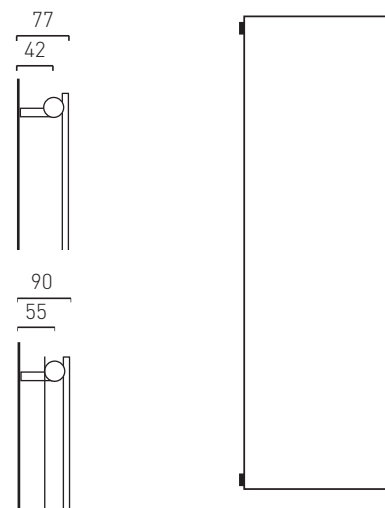

Double vertical

Model	Height (mm)	Width (mm)	Watts Δt 50°C	White Ex GST	Colours Ex GST
ICEDV1545	1520	465	987	$2,109.00	$2,634.00
ICEDV1560	1520	615	1315	$2,603.00	$3,257.00
ICEDV1845	1820	465	1180	$2,269.00	$2,839.00
ICEDV1853	1820	540	1377	$2,434.00	$3,044.00
ICEDV1860	1820	615	1573	$2,732.00	$3,412.00
ICEDV2045	2020	465	1315	$2,465.00	$3,079.00
ICEDV2060	2020	615	1753	$2,865.00	$3,581.00

Ice vertical	Pipe centres left to right	Pipe centres from wall	Depth from wall
Single vertical	width - 10mm + valves	42mm	77mm
Double vertical	width - 10mm + valves	55mm	90mm

Underneath Connections	Ex GST
B2CONN	$233
Underneath Connections pipe centres = width - 85mm	

For technical details on the Ice Bagno towel rail see page 137