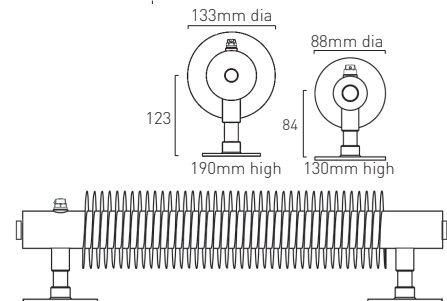

Delivery

Supplied to order approximate delivery time (8-16 weeks).

Horizontal White & Colours

| Model | Height (mm) | Width (mm) | Watts Δt 50°C | Matt White Ex GST | RAL Colour Ex GST |
|----------|-------------|------------|---------------|-------------------|-------------------|
| HALO1310 | 130 | 1000 | 246 | \$1,113.00 | \$1,447.00 |
| HALO1315 | 130 | 1500 | 361 | \$1,334.00 | \$1,735.00 |
| HALO1320 | 130 | 2000 | 498 | \$1,568.00 | \$2,038.00 |
| HALO1910 | 190 | 1000 | 370 | \$1,655.00 | \$2,152.00 |
| HALO1915 | 190 | 1500 | 565 | \$2,020.00 | \$2,625.00 |
| HALO1920 | 190 | 2000 | 797 | \$2,435.00 | \$3,165.00 |

Horizontal Chrome

| Model | Height (mm) | Width (mm) | Watts Δt 50°C | Chrome Ex GST |
|-----------|-------------|------------|---------------|---------------|
| HALO1910C | 190 | 1000 | 346 | \$2,026.00 |
| HALO1915C | 190 | 1500 | 513 | \$2,467.00 |
| HALO1920C | 190 | 2000 | 706 | \$3,033.00 |

| Halo Horizontal | Pipe centres left to right | Pipe centres from wall |
|-----------------|----------------------------|------------------------|
| Halo 130mm | width + valves | minimum of 65mm |
| Halo 190mm | width + valves | minimum of 90mm |

| Pipe centres left to right | Pipe centres from wall | Depth from wall |
|----------------------------|------------------------|-----------------|
| width + valves | 75mm - 95mm | 100mm - 120mm |

100 - 120
75 - 95