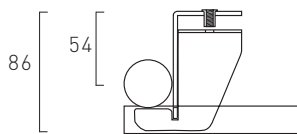

Delivery

Supplied to order approximate delivery time [8-16 weeks].

Single horizontal

Model	Height (mm)	Width (mm)	Watts Δt 50°C	White Ex GST	Colour Ex GST
HO20S100012	392	1000	474	\$1,022.00	\$1,226.00
HO20S100016	520	1000	632	\$1,106.00	\$1,327.00
HO20S100020	648	1000	790	\$1,215.00	\$1,458.00
HO20S120012	392	1200	569	\$1,043.00	\$1,252.00
HO20S120016	520	1200	759	\$1,136.00	\$1,363.00
HO20S120020	648	1200	948	\$1,256.00	\$1,508.00
HO20S160012	392	1600	759	\$1,142.00	\$1,369.00
HO20S160016	520	1600	1012	\$1,264.00	\$1,516.00
HO20S160020	648	1600	1265	\$1,416.00	\$1,699.00
HO20S180012	392	1800	854	\$1,165.00	\$1,399.00
HO20S180016	520	1800	1138	\$1,292.00	\$1,550.00
HO20S180020	648	1800	1423	\$1,457.00	\$1,749.00

Double horizontal

Model	Height (mm)	Width (mm)	Watts Δt 50°C	White Ex GST	Colour Ex GST
HO20D100012	392	1000	749	\$1,371.00	\$1,645.00
HO20D100016	520	1000	979	\$1,538.00	\$1,846.00
HO20D100020	648	1000	1216	\$1,757.00	\$2,108.00
HO20D120012	392	1200	899	\$1,420.00	\$1,704.00
HO20D120016	520	1200	1175	\$1,605.00	\$1,926.00
HO20D120020	648	1200	1460	\$1,841.00	\$2,210.00
HO20D160012	392	1600	1198	\$1,631.00	\$1,957.00
HO20D160016	520	1600	1567	\$1,879.00	\$2,255.00
HO20D160020	648	1600	1946	\$2,195.00	\$2,633.00
HO20D180012	392	1800	1348	\$1,680.00	\$2,016.00
HO20D180016	520	1800	1763	\$1,941.00	\$2,328.00
HO20D180020	648	1800	2190	\$2,276.00	\$2,730.00

Please note: other sizes also available - contact Hunt Heating for more information.

Ingot Horizontal	Pipe centres left to right	Pipe centres from wall	Depth from wall
Single horizontal	width - 40mm	54mm	86mm
Double horizontal	width - 40mm	54mm	86mm