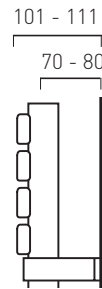

Model	Height (mm)	Width (mm)	Watts Δt 50°C	White Ex GST	Colours Ex GST
BDCSH4012	405	1210	443	$872.00	$1,090.00
BDCSH6412	645	1210	655	$1,206.00	$1,513.00

Pipe centres left to right	Pipe centres from wall	Depth from wall
width - 50mm	70mm - 80mm	101mm - 111mm

Ellipsis shown on page 71

Overview

Steel; 25mm x 50mm oval tubes
5 year warranty

Finish

White RAL 9010 as standard, 188 RAL colours and 23 Special Finishes
Please call **1300 00 1800** for a RAL or Special Finish chart