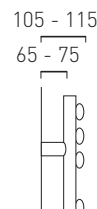

Delivery

Supplied to order approximate delivery time (8-16 weeks).

Model	Height (mm)	Width (mm)	Watts Δt 50°C	White Ex GST	Colours Ex GST
BDCSH4012	405	1210	443	\$872.00	\$1,090.00
BDCSH6412	645	1210	655	\$1,206.00	\$1,513.00

Pipe centres left to right	Pipe centres from wall	Depth from wall
width - 50mm	70mm - 80mm	101mm - 111mm

Ellipsis shown on page 71

Overview

Steel; 25mm x 50mm oval tubes
5 year warranty

Finish

White RAL 9010 as standard, 188 RAL colours and 23 Special Finishes
Please call **1300 00 1800** for a RAL or Special Finish chart

Delivery

Supplied to order approximate delivery time (8-16 weeks).

Model	Height (mm)	Width (mm)	Watts Δt 50°C	White Ex GST	Colours Ex GST
ELLITR9640	965	400	391	\$514.00	\$638.00
ELLITR9650	965	500	516	\$523.00	\$656.00
ELLITR9660	965	600	601	\$554.00	\$691.00
ELLITR1240	1200	400	444	\$620.00	\$775.00
ELLITR1250	1200	500	576	\$634.00	\$789.00
ELLITR1260	1200	600	639	\$669.00	\$837.00
ELLITR1340	1385	400	524	\$727.00	\$908.00
ELLITR1350	1385	500	680	\$740.00	\$926.00
ELLITR1360	1385	600	756	\$780.00	\$975.00
ELLITR1640	1625	400	585	\$833.00	\$1,046.00
ELLITR1650	1625	500	735	\$855.00	\$1,068.00
ELLITR1660	1625	600	824	\$895.00	\$1,121.00

Pipe centres left to right	Pipe centres from wall	Depth from wall
width - 35mm	65mm - 75mm	105mm - 115mm