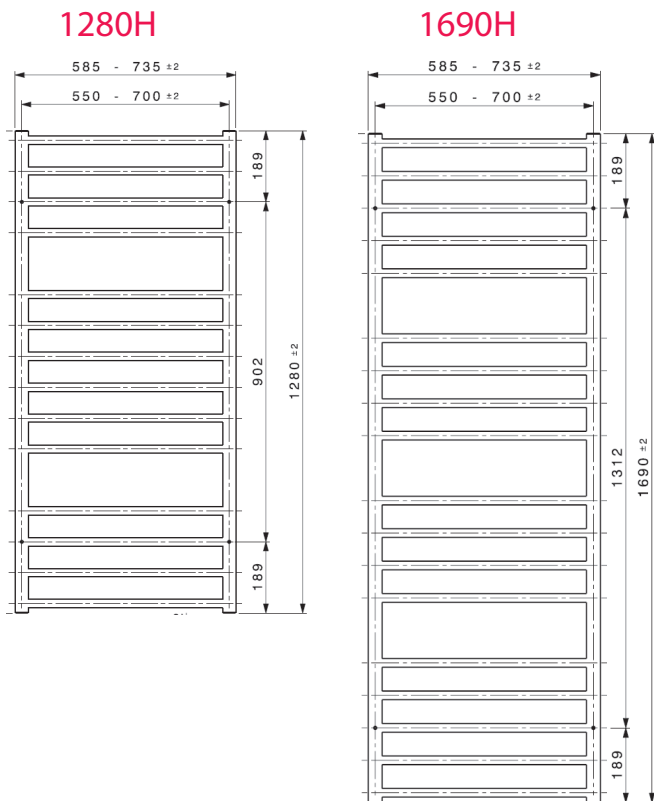

HUNT HEATING
The smart choice.

SHOWROOM
11 Fiveways Boulevard
Keysborough
VIC 3173
PHONE 1300 00 1800
FAX (+613) 9798 5133

enquiries@huntheat.com.au

www.huntheat.com.au

Part Number	Height	Width	Pipe Centres	kW Output
CHROME				
ICONIC 1280X585C	1280	585	550	0.604
ICONIC 1280X735C	1280	735	700	0.890
ICONIC 1690X585C	1690	585	550	0.774
ICONIC 1690X735C	1690	735	700	0.934
WHITE				
ICONIC 1280X585W	1280	585	550	0.858
ICONIC 1280X735W	1280	735	700	1.264
ICONIC 1690X585W	1690	585	550	1.099
ICONIC 1690X735W	1690	735	700	1.327
MATT BLACK				
ICONIC 1280X585MB	1280	585	550	0.858
ICONIC 1280X735MB	1280	735	700	1.264
ICONIC 1690X585MB	1690	585	550	1.099
ICONIC 1690X735MB	1690	735	700	1.327

ADDITIONAL MEASUREMENTS

Pipe centres from wall - 82 mm
 Total depth from wall - 100 mm